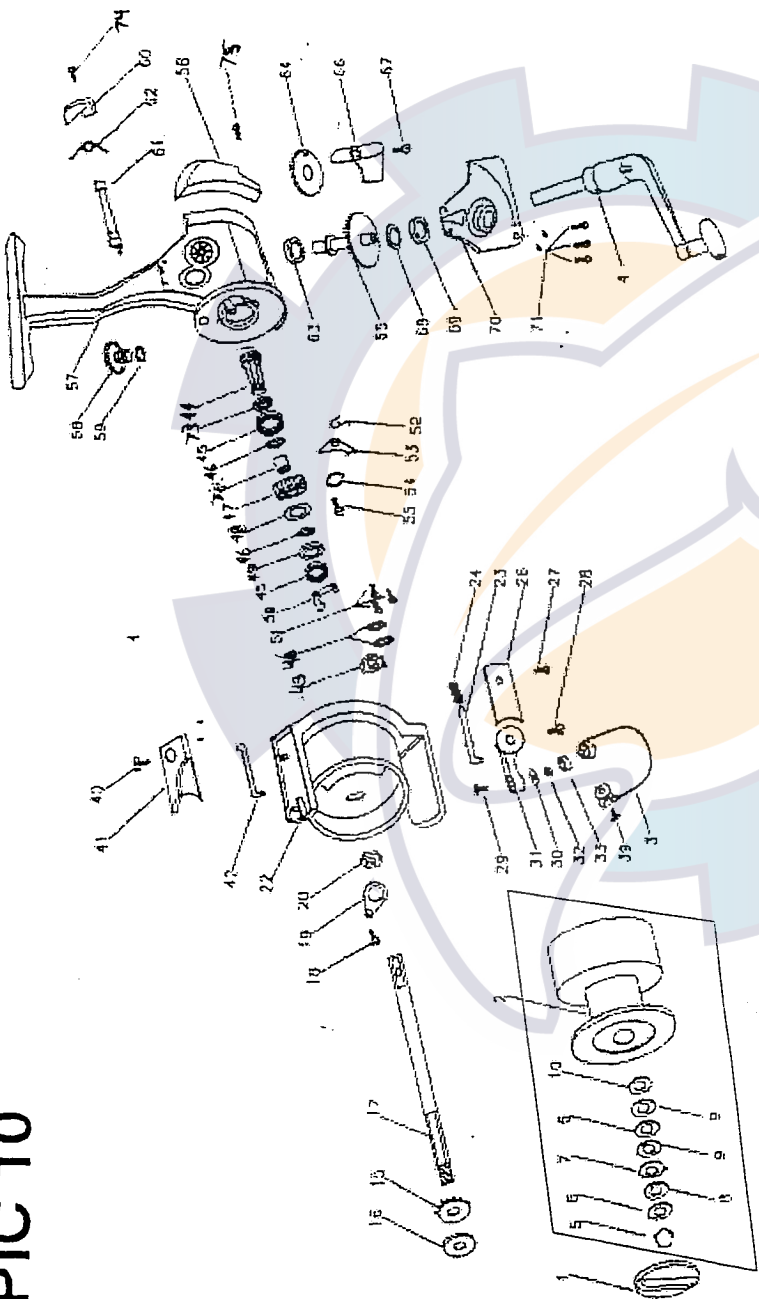

No.	Part Name	Epic 10 No.	Part Name	No.	Epic 10 No.	Part Name	No.	Epic 10 No.
1	Drag Knob	1082569	Pinion Gear	44	1071121	A/R Switch	60	1071535
2	Spool Complete	1082570	Pinion Two Ball Bearings	45	1071122	A/R Shaft	61	1071194
3	Includes Items 5-10		Clutch BB Washer	46	1071529	A/R Switch Spring	62	1071195
4	Bail Wire Assy	1082571	Clutch BB Assy	47	1071124	Main Body Bush or Bearing	63	1071196
5	Handle Assy	1071517	Clutch BB Wash. Nylon	48	1071125	Oscillation Gear	64	1071197
6	Spool Retaining Ring	1071108	Clutch BB Support	49	1071126	Main Gear	65	1071198
7	Drag Washer (metal)	1071109	Clutch BB Cover	50	1071127	O/S Slider	66	1071199
8	Drag Washer (ear)	1071110	Ball Bearing Screw	51	1071183	O/S Slide Screw	67	1071200
9	Front Drag Washer	1071111	A/R Plate Spring	52	1071184	Main Gear Washer	68	1071201
10	Drag Washer (2)	1071112	A/R Plate	53	1071185	Side Cover B. Bearing	69	1071202
15	Back Drag Washer	1071113	A/R Plate Washer	54	1071186	Side Cover	70	1082575
16	Main Shaft Gear	1071114	A/R Plate Screw	55	1071187	Side Cover Screw (3)	71	1071204
17	Main Shaft Washer	1071115	Rear Cover	56	1071188	Sleeve	72	1079180
18	Main Shaft	1071116	Main Body	57	1071532	Bushing	73	1079181
19	Retained Plate Screw	1071117	Handle Nut	58	1082574	Screw	74	1079182
20	Retained Plate	1071118	Handle Retriever Wash.	59	1071534	Screw	75	1079183
21	Hex Nut	1071119			1071192			
22	Rotor	1082572						